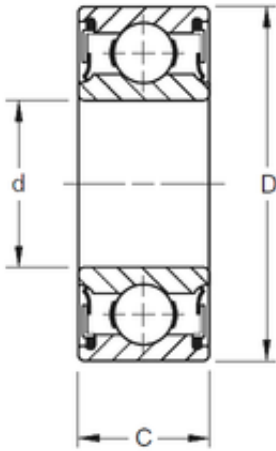

### 35 mm x 62 mm x 14 mm TIMKEN 9107PP Single Row Ball Bearings

Bearing No. 9107PP

Size	35x62x14 mm
Bore Diameter	35 mm
Outer Diameter	62 mm
Width	14 mm
d	35 mm
D	62 mm
B	14 mm
C	14 mm
Weight	0,145 Kg
Basic dynamic load rating (C)	18 kN

9107PP Bearing 2D drawings and 3D CAD models