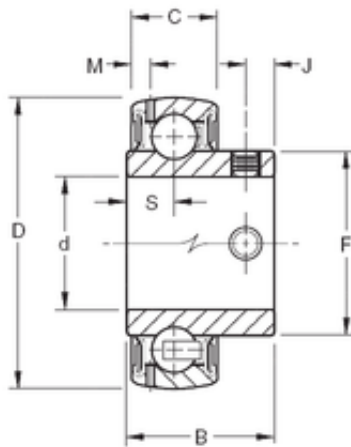

### 31.75 mm x 72 mm x 36,5 mm TIMKEN GYA104RRB Insert Bearings Spherical OD

Bearing No. GYA104RRB

Size	31.75x72x36.5 mm
Bore Diameter	31.75 mm
Outer Diameter	72 mm
Width	36,5 mm
d	31.75 mm
D	72 mm
B	36,5 mm
C	19 mm
F	46,8 mm
J	7,87 mm
M	3,68 mm
S	10,85 mm
Thread (G)	M8X1,25
Weight	0,42 Kg
Basic dynamic load rating (C)	28,5 kN

GYA104RRB Bearing 2D drawings and 3D CAD models